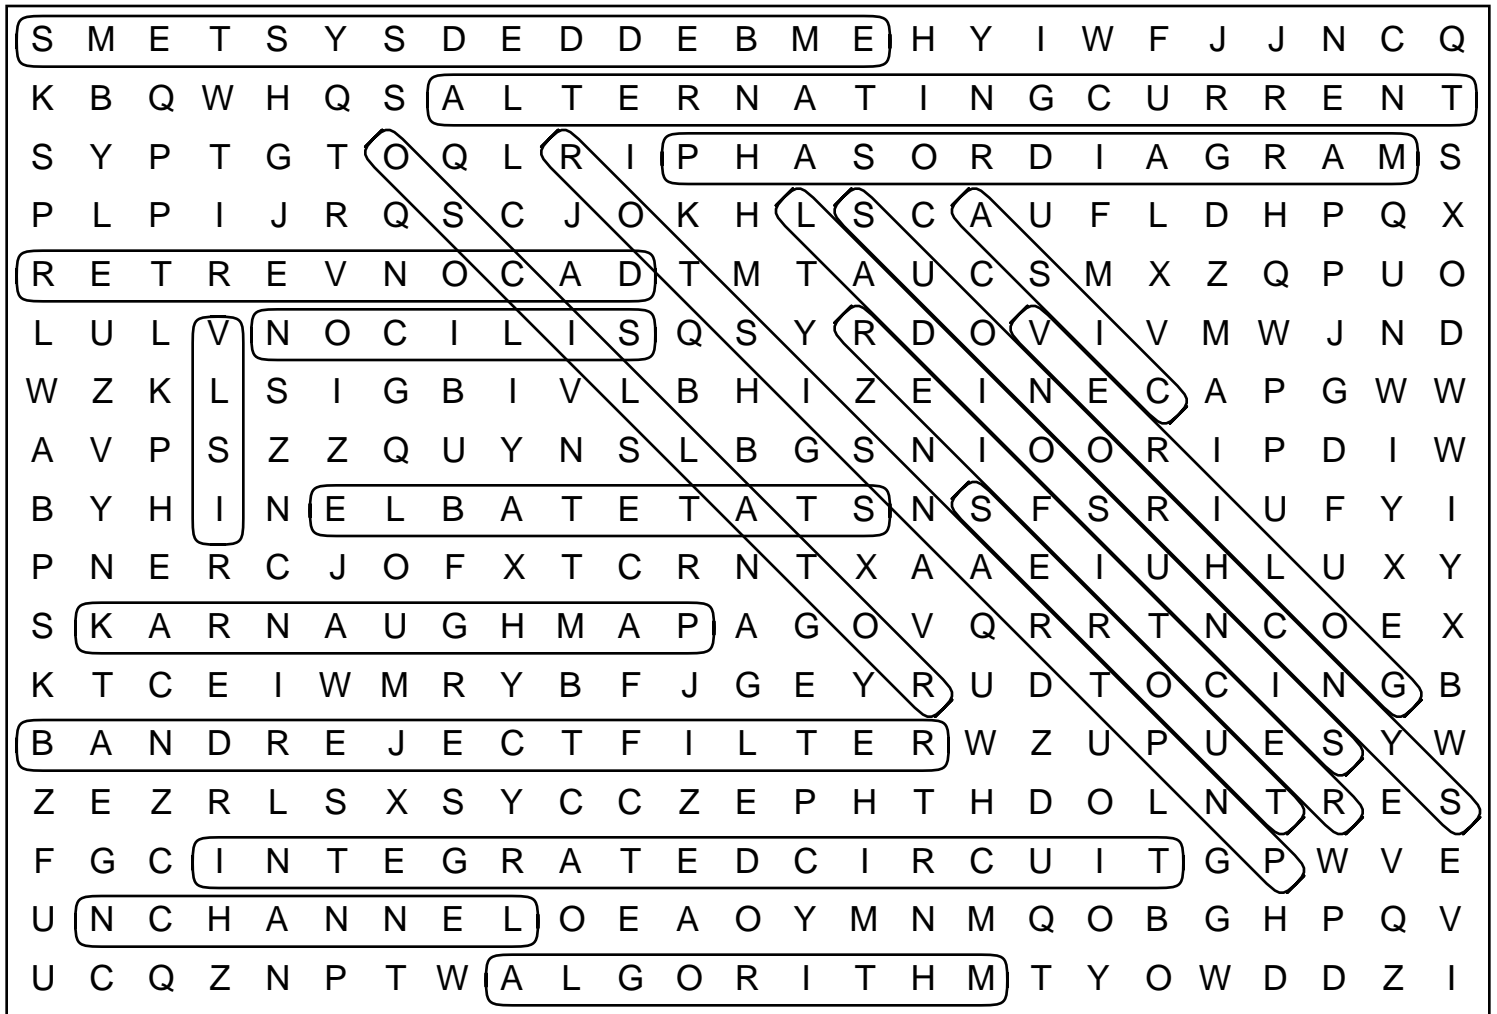

C Stamp Word Search - Advanced 02

A-WIT Technologies, Inc.
www.c-stamp.com

PNP TRANSISTOR

PHASOR DIAGRAM

ALTERNATING CURRENT

SINUSOIDAL

SEROUT

BAND REJECT FILTER

EMBEDDED SYSTEMS

ASIC

KARNAUGH MAP

VLSI

N CHANNEL

OSCILLATOR

RECTIFIER

SILICON